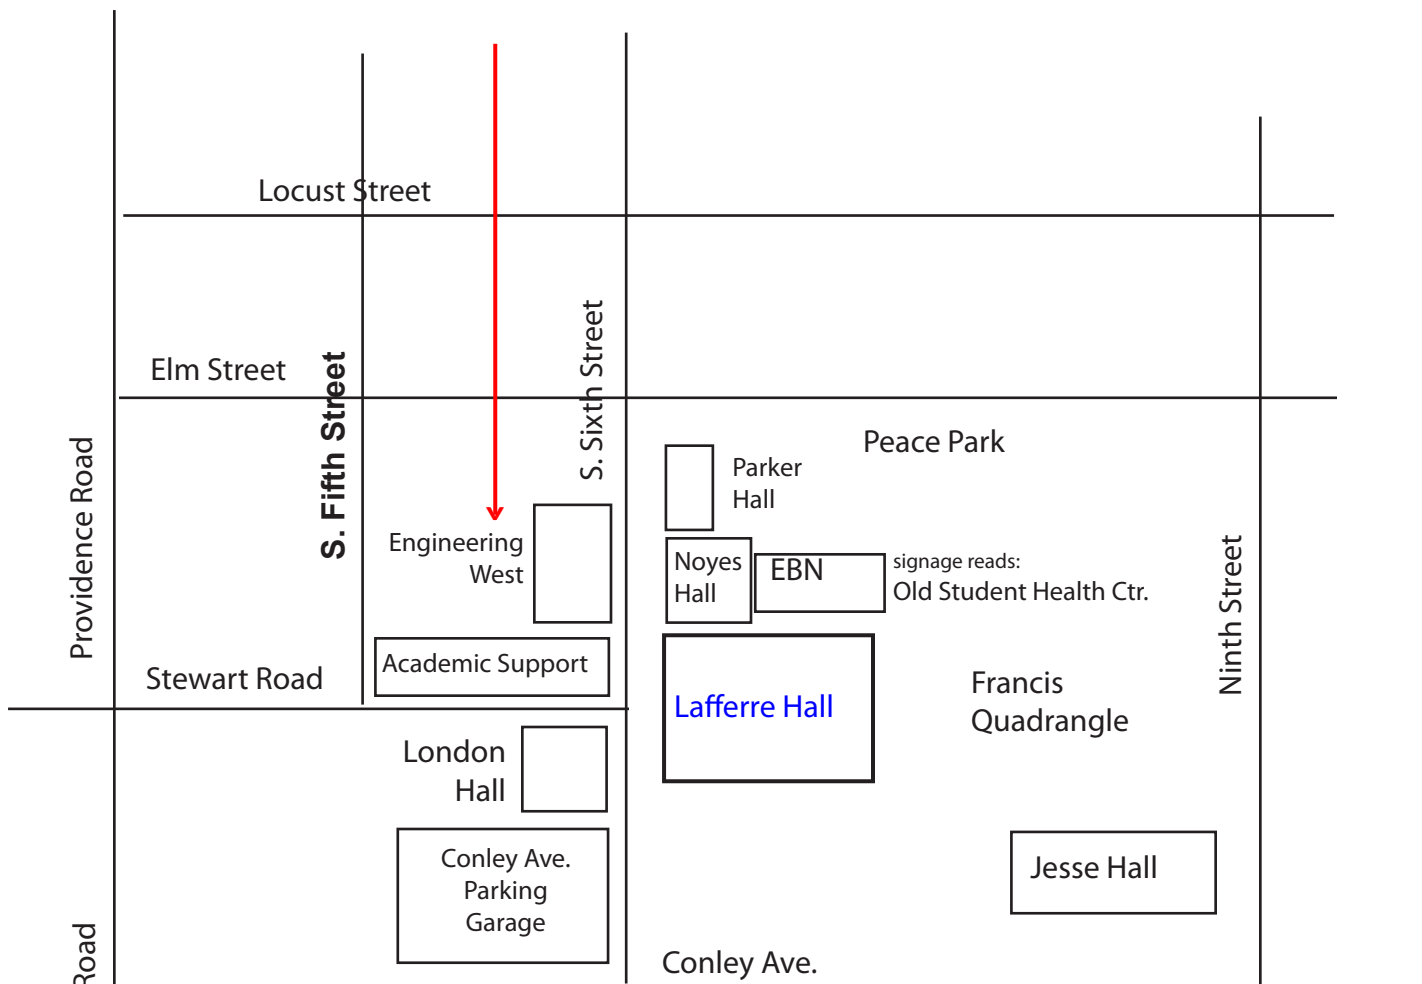

The University Center for Innovation and Entrepreneurship  
 W1026 Lafferre Hall  
 410 S. Sixth Street  
 Columbia, MO 65201  
 573/882-7096

Parking for UCIE is located here, on the west side of Engineering Bldg. West. Enter from S. Fifth Street.

**DRIVING DIRECTIONS:**

From I-70, take the Providence Road exit and turn south. Stay on Providence Road until you reach Stewart Road. Turn east on Stewart. You will drive up a hill past the University power plant. Take your first left on South Fifth Street. Take your second right into a parking lot (Lot RC-11) behind the Engineering West Bldg. You will find two marked parking spaces there for clients of the SBTDC.

If those spaces are full, exit the parking lot by taking a left on S. Fifth Street. Cross Stewart Road and take a left into the Conley Parking Garage. There you may park on the top level in the metered spaces. Take the stairwell to the street. Lafferre Hall is located on S. Sixth St., on the east side of the parking garage.

From the Conley Garage, exit the garage, and on S. Sixth Street, walk north in front of Lafferre Hall. Take the main entrance, take the stairs up to the next floor, walk past the Dean's Office, turn to the right and enter our office at W1026.