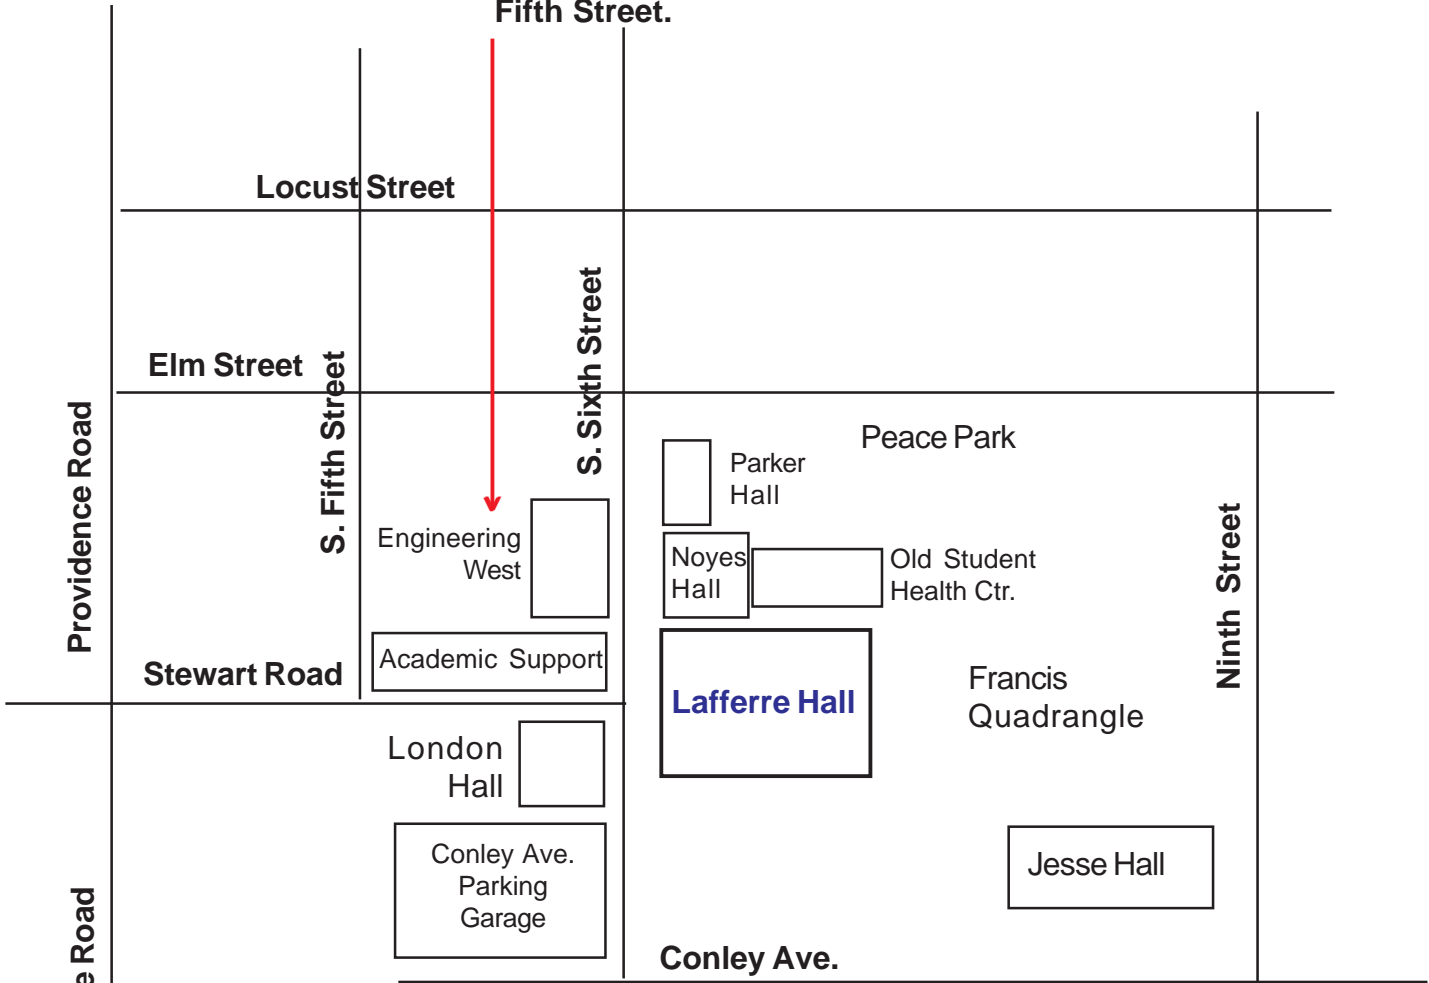

The University Center for Innovation and Entrepreneurship

W1052 Lafferre Hall
 410 S. Sixth Street
 Columbia, MO 65201
 573/882-7096

Parking for UCIE is located here, on the west side of Engineering Bldg. West. Enter from S. Fifth Street.

DRIVING DIRECTIONS:

From I-70, take the Providence Road exit and turn south. Stay on Providence Road until you reach Stewart Road. Turn east on Stewart. You will drive up a hill past the University power plant. Take your first left on South Fifth Street. Take your second right into a parking lot (Lot RC-11) behind the Engineering West Bldg. You will find two marked parking spaces there for clients of the SBDC. **If those spaces are full**, exit the parking lot by taking a left on S. Fifth Street. Cross Stewart Road and take a left into the Conley Parking Garage. There you may park on the top level in the metered spaces. Take the stairwell to the street. Lafferre Hall is located on S. Sixth St., on the east side of the parking garage.

WALKING DIRECTIONS:

From behind Engineering Bldg. West, go through the building foyer and exit onto S. Sixth St. Cross the street on the slanted crosswalk, and enter Lafferre Hall. Take the stairs up to the next floor, walk past the Dean's Office, turn to the right and continue along the carpeted hallway until you reach the last door on your right -- W1052C.
From the Conley Garage, exit the garage, and on S. Sixth Street, walk north in front of Lafferre Hall. Take the main entrance, take the stairs up to the next floor, walk past the Dean's Office, turn to the right and continue along the carpeted hallway until reach the last door on the right -- W1052C.