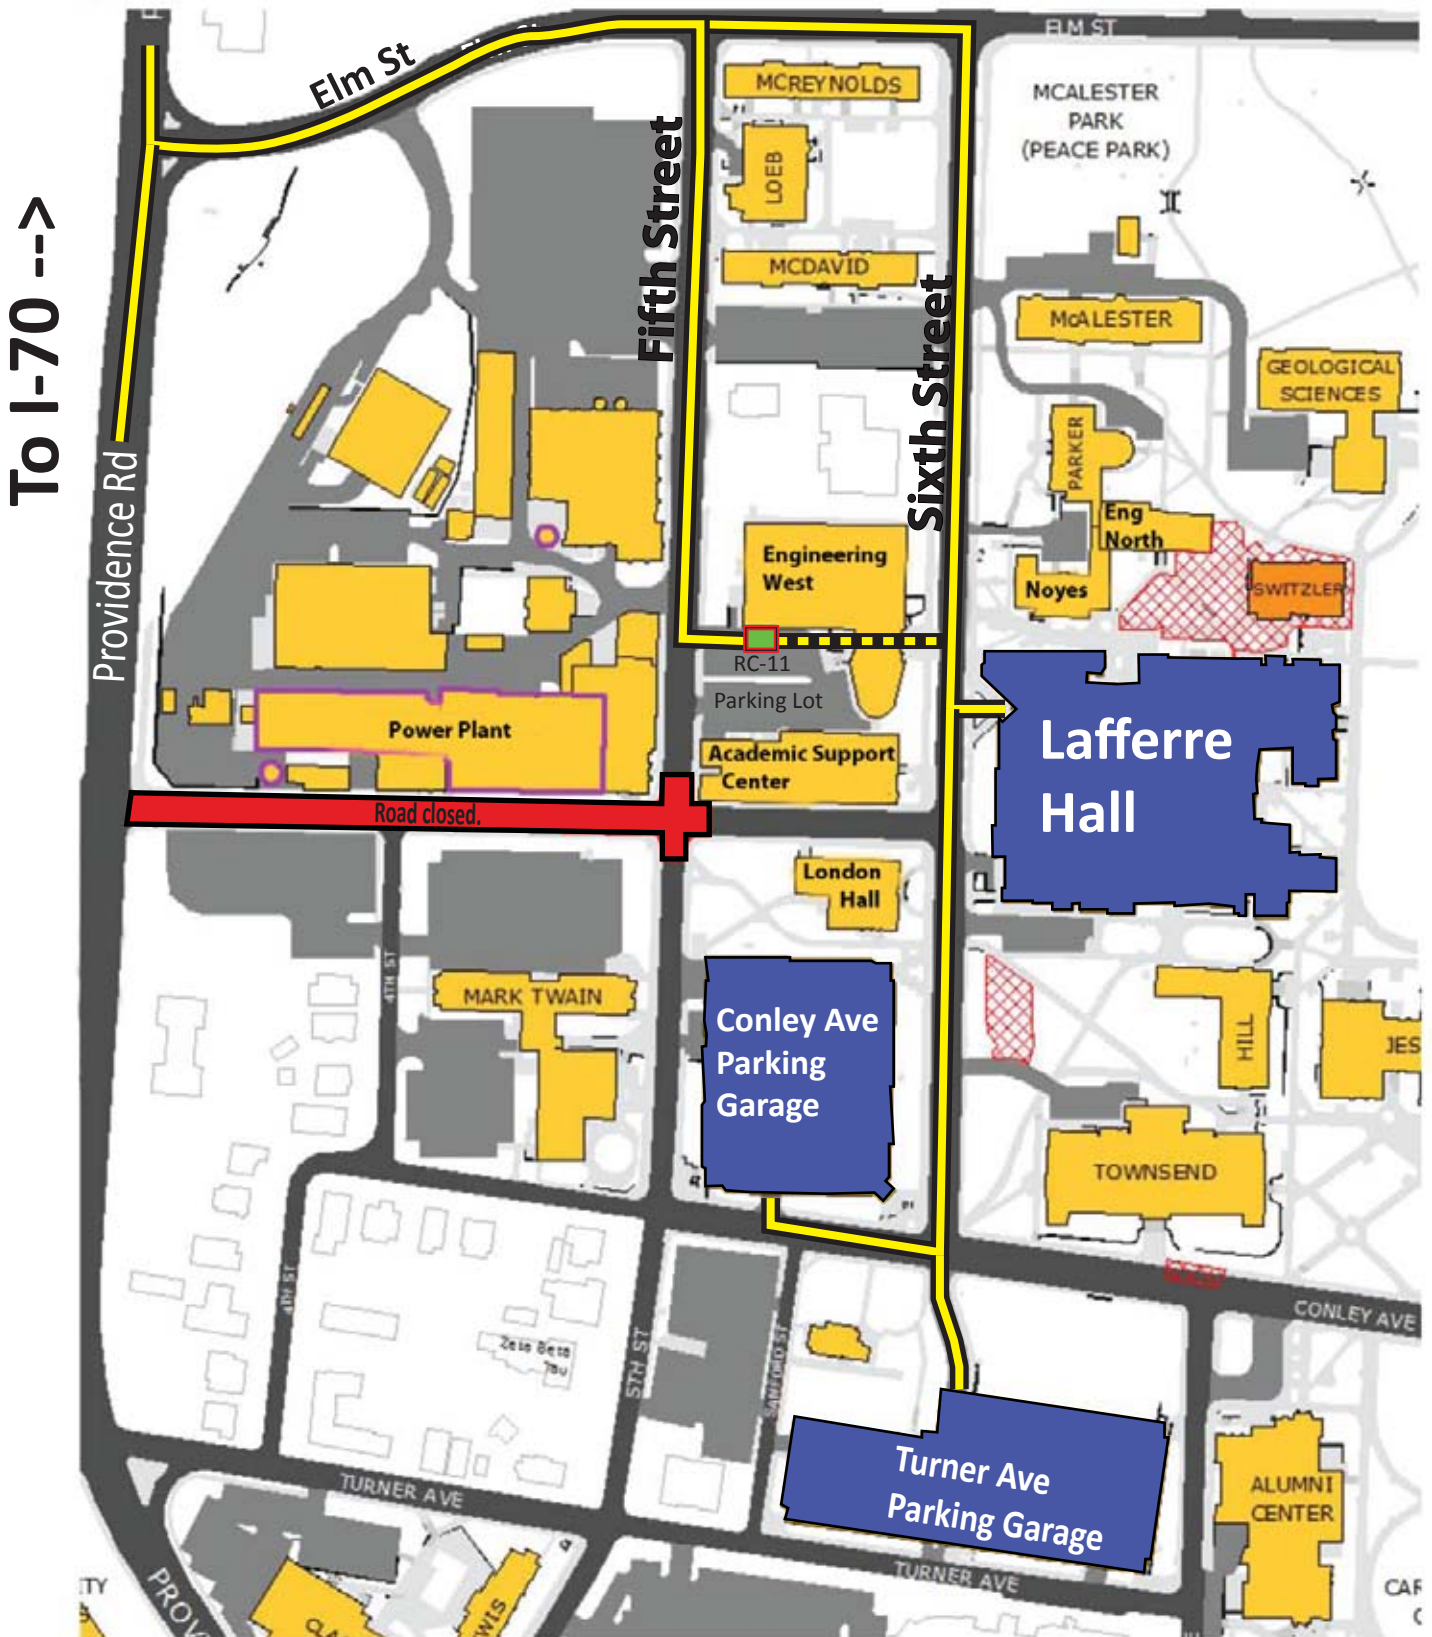

Columbia Small Business and Technology Development Center W1026 Lafferre Hall (400 S. 6th Street)

Daytime: please park in RC-11 in the spots marked for SBDC. If these are both full, there is metered visitor parking available in Turner Ave Garage. **After 5pm:** please park in Conley Ave Garage or Turner Ave Garage. For more details, please call (573) 882-7096.

-  There are 2 parking spaces in RC-11 parking lot, marked as SBDC here.
-  Walk through the building here to get to the 6th Street entrance of Lafferre Hall.
-  Road Construction